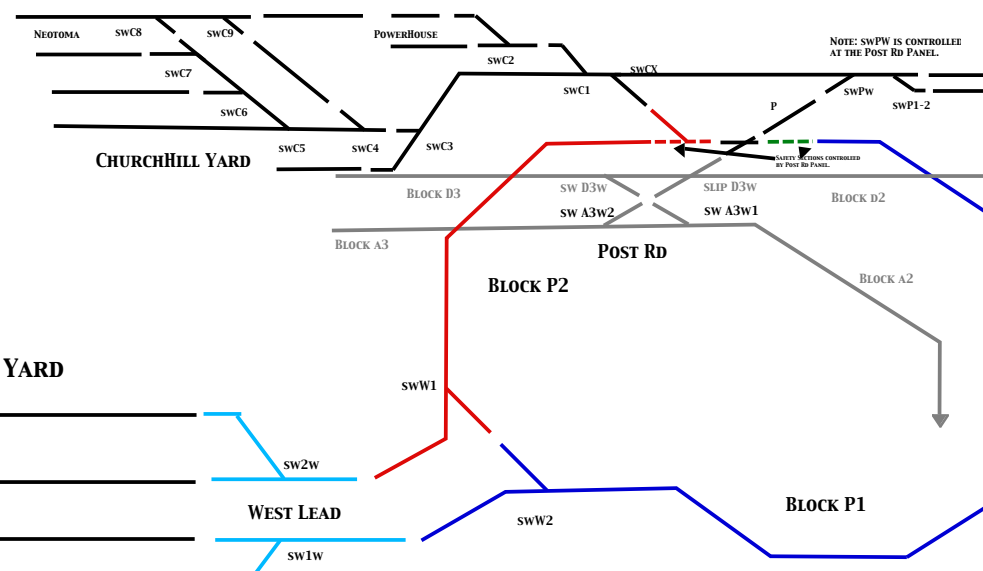

GSMRM 0 SCALE
 OAKLAND, ANTIOCH & EASTERN
 INTERURBAN LAYOUT PLAN
 OVER ALL SIZE: 20 X 90 FT.
 DRAWN BY JEFF ROWE, OCT 2008.

P1
P2