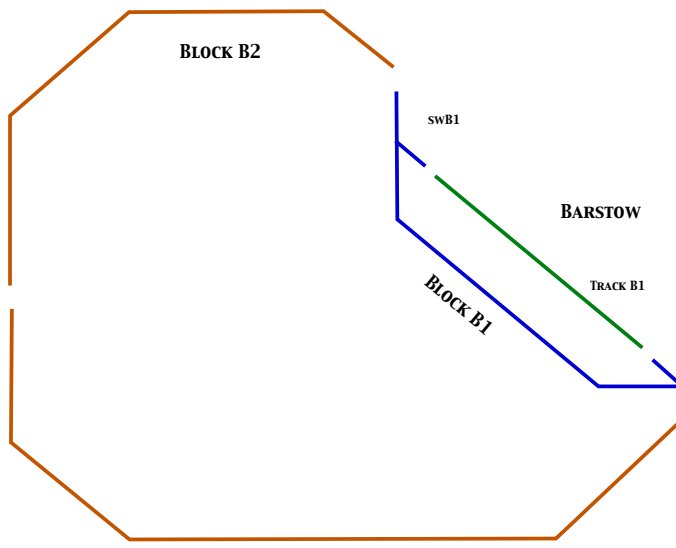

GSMRM 0 SCALE
 OAKLAND, ANTIOCH & EASTERN
 INTERURBAN LAYOUT PLAN
 OVER ALL SIZE: 20 X 90 FT.
 DRAWN BY JEFF ROWE, OCT 2008.

P1
P2