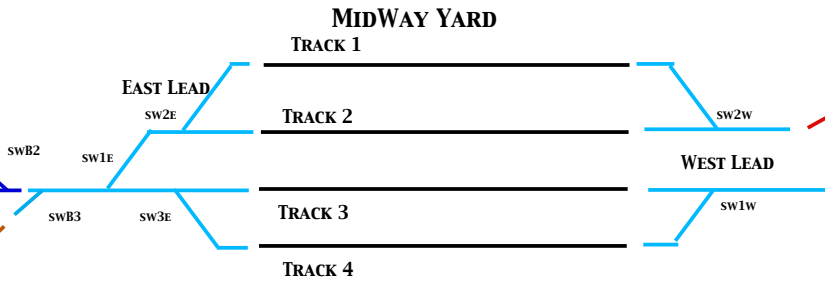

GSMRM 0 SCALE
 OAKLAND, ANTIOCH & EASTERN
 INTERURBAN LAYOUT PLAN
 OVER ALL SIZE: 20 X 90 FT.
 DRAWN BY JEFF ROWE, OCT 2008.

P1
P2